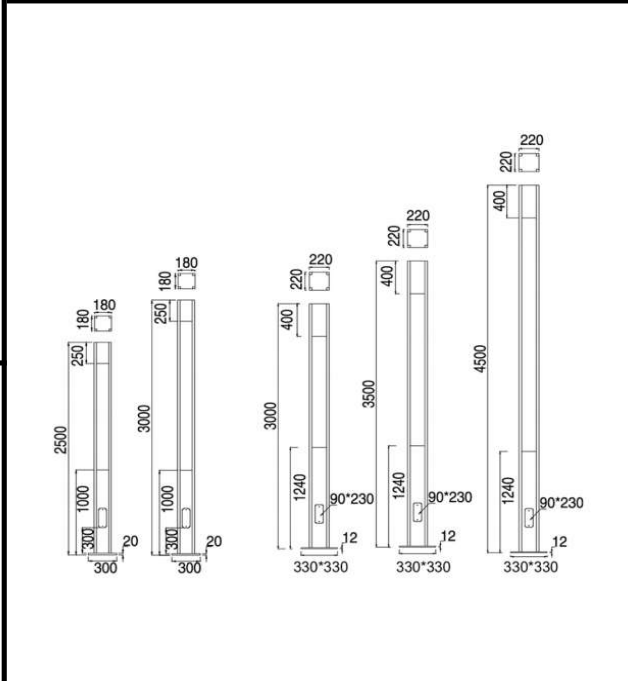

Sovitron Interior Pvt.Ltd.

Model Name	FLASH-1038 Post Top/DL-OYS-1038-25
Description	Post Top

Technical description	Image
-----------------------	-------

Dimension	1-LXW=180mmx180mm 2-LXW=220mmx220mm
Frame	Aluminium Die-cast
Color Tempertaure	5700K
Power	25W
Total Luminous Flux	2125 lm
Efficacy	85 lm/W
IP rating	65
Color Rendering	≥80
Mounting	Surface
Optics	Clear glass
Dimming	NON-Dimmable
Operating Voltage	100V-240V
Standard Lifetime	L70 minimum at 50,000 burning hours

Remarks:-

Dimension diagram

Address: Plot #7 Saroorpur-Nangla Industrial Area,Ballabgarh-Sohna Road,Faridabad-121005

Email: info@sovitron.com